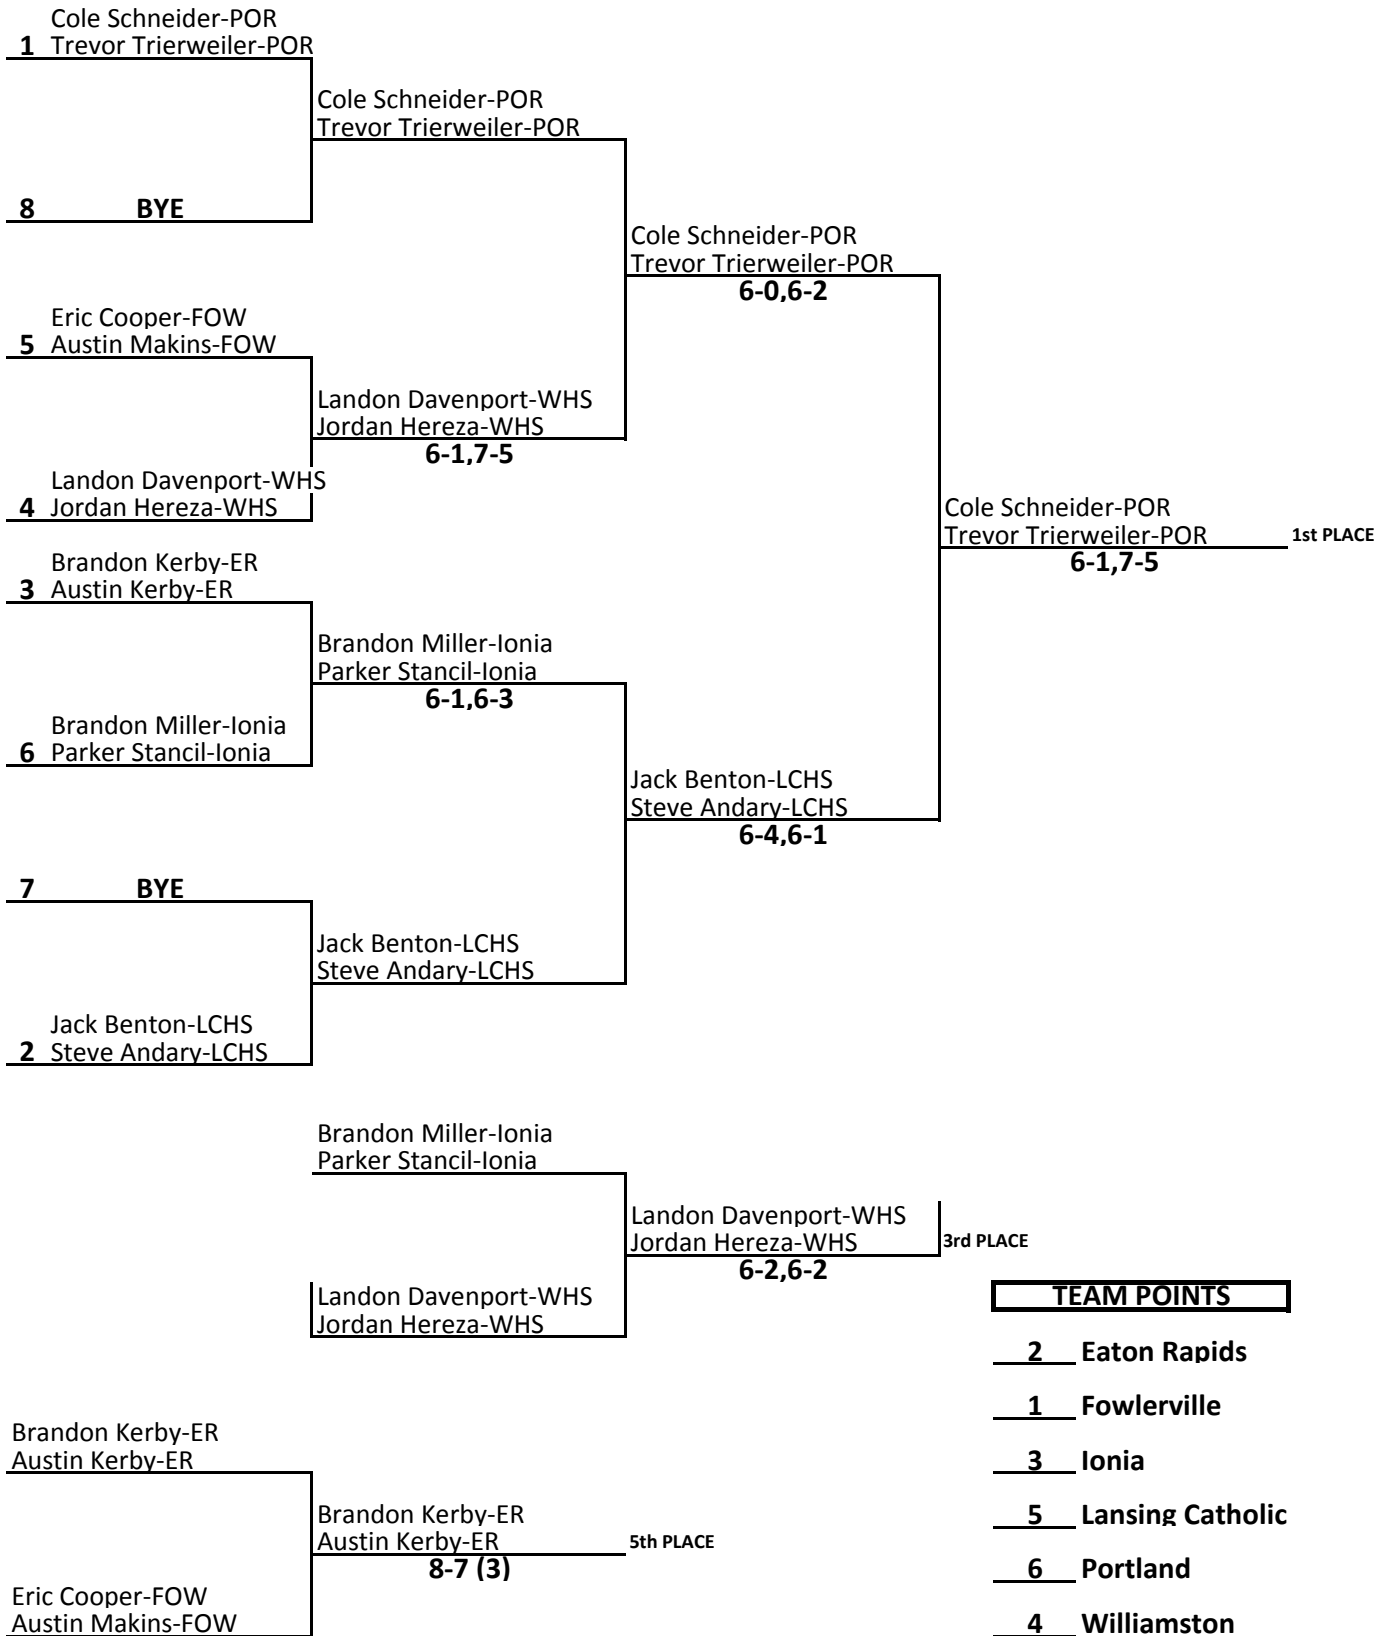

2014 BOYS TENNIS C.A.A.C. WHITE FOWLerville HIGH SCHOOL

2nd DOUBLES

TEAM POINTS

- 2 Eaton Rapids
- 1 Fowlerville
- 3 Ionia
- 5 Lansing Catholic
- 6 Portland
- 4 Williamston