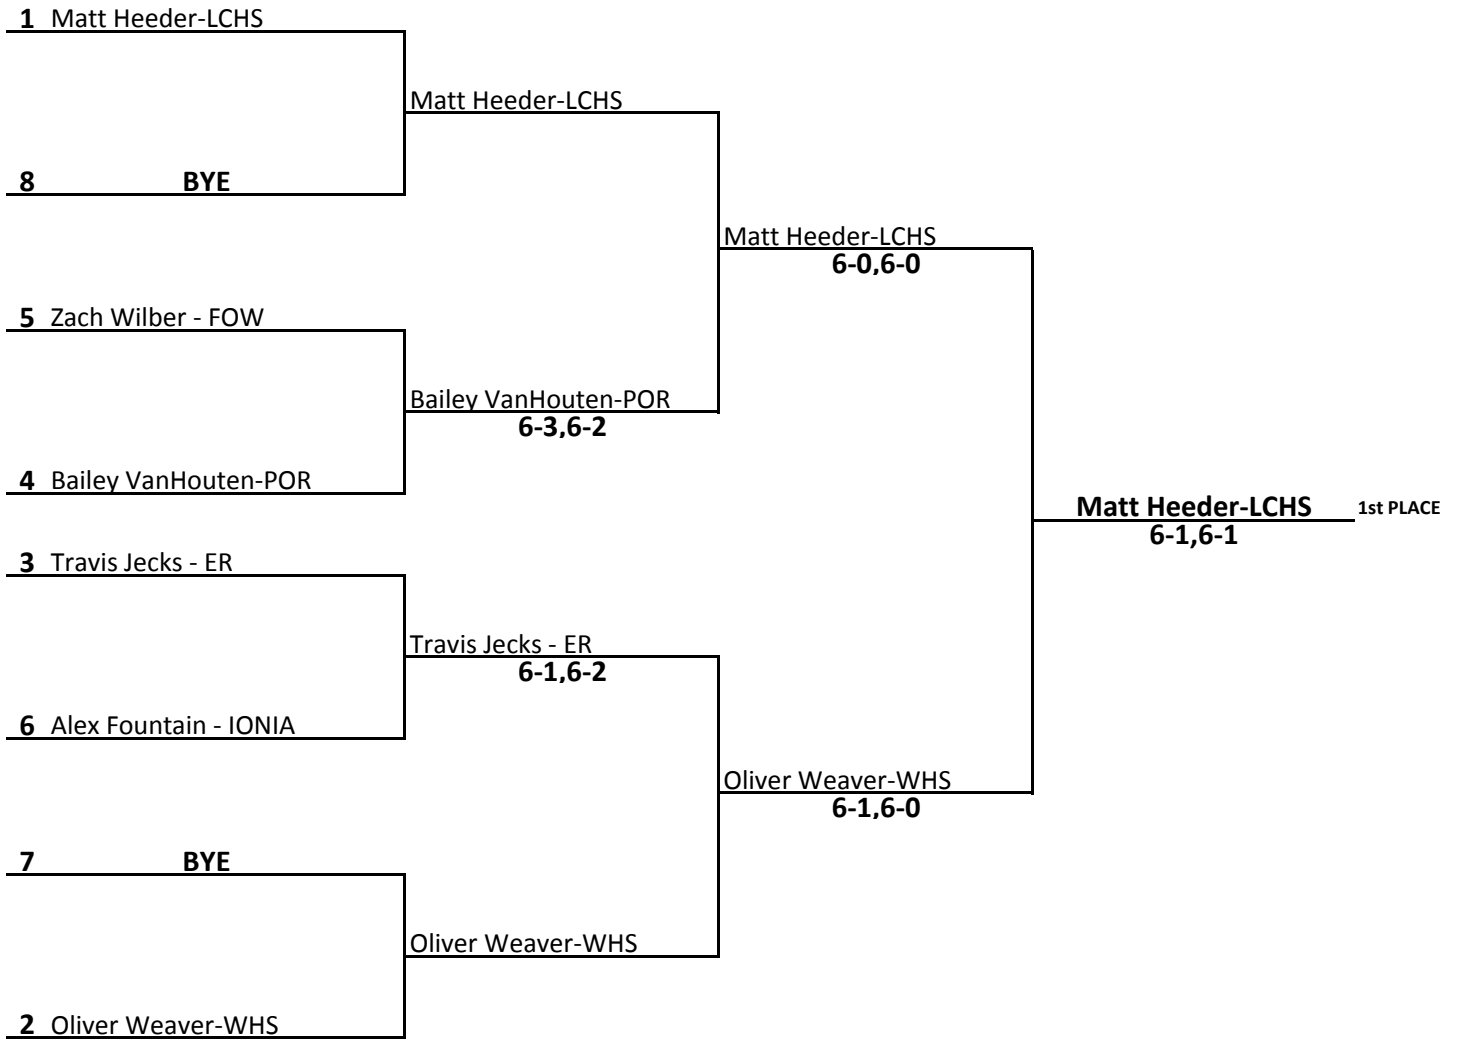

2014 BOYS TENNIS C.A.A.C. WHITE

TALLY SHEET

FOWLerville HIGH SCHOOL

	1S	2S	3S	4S	1D	2D	3D	4D	TOURN. TOTAL	Tourn Points	Season Points	Total Points
Eaton Rapids	4	2	3	3	3	2	1	1	19	2	1.5	3.5
Fowlerville	2	5	4	4	2	1	3	3	24	3	3	6.0
Ionia	1	4	2	2	1	3	2	2	17	1	1.5	2.5
Lansing Catholic	6	6	6	5	6	5	4	5	43	6	5	11.0
Portland	3	3	5	6	5	6	6	6	40	5	6	11.0
Williamston	5	1	1	1	4	4	5	4	25	4	4	8.0

2014 BOYS TENNIS C.A.A.C. WHITE FOWLerville HIGH SCHOOL

1st SINGLES

TEAM POINTS

- 4 Eaton Rapids
- 2 Fowlerville
- 1 Ionia
- 6 Lansing Catholic
- 3 Portland
- 5 Williamston