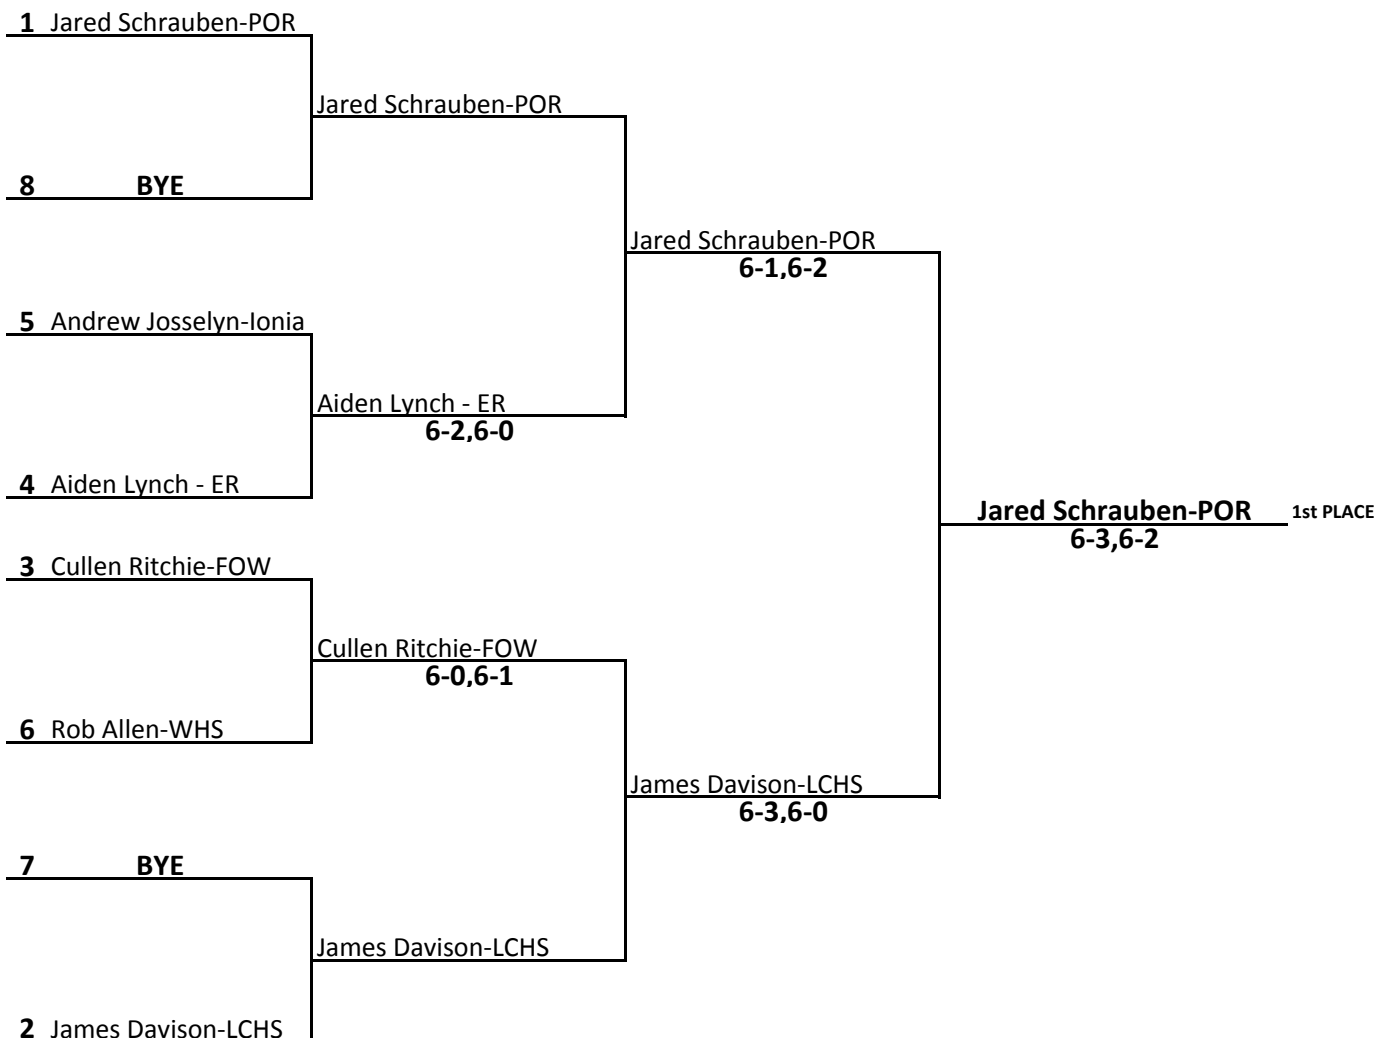

2014 BOYS TENNIS C.A.A.C. WHITE FOWLerville HIGH SCHOOL

4th SINGLES

TEAM POINTS

- 3   Eaton Rapids
- 4   Fowlerville
- 2   Ionia
- 5   Lansing Catholic
- 6   Portland
- 1   Williamston