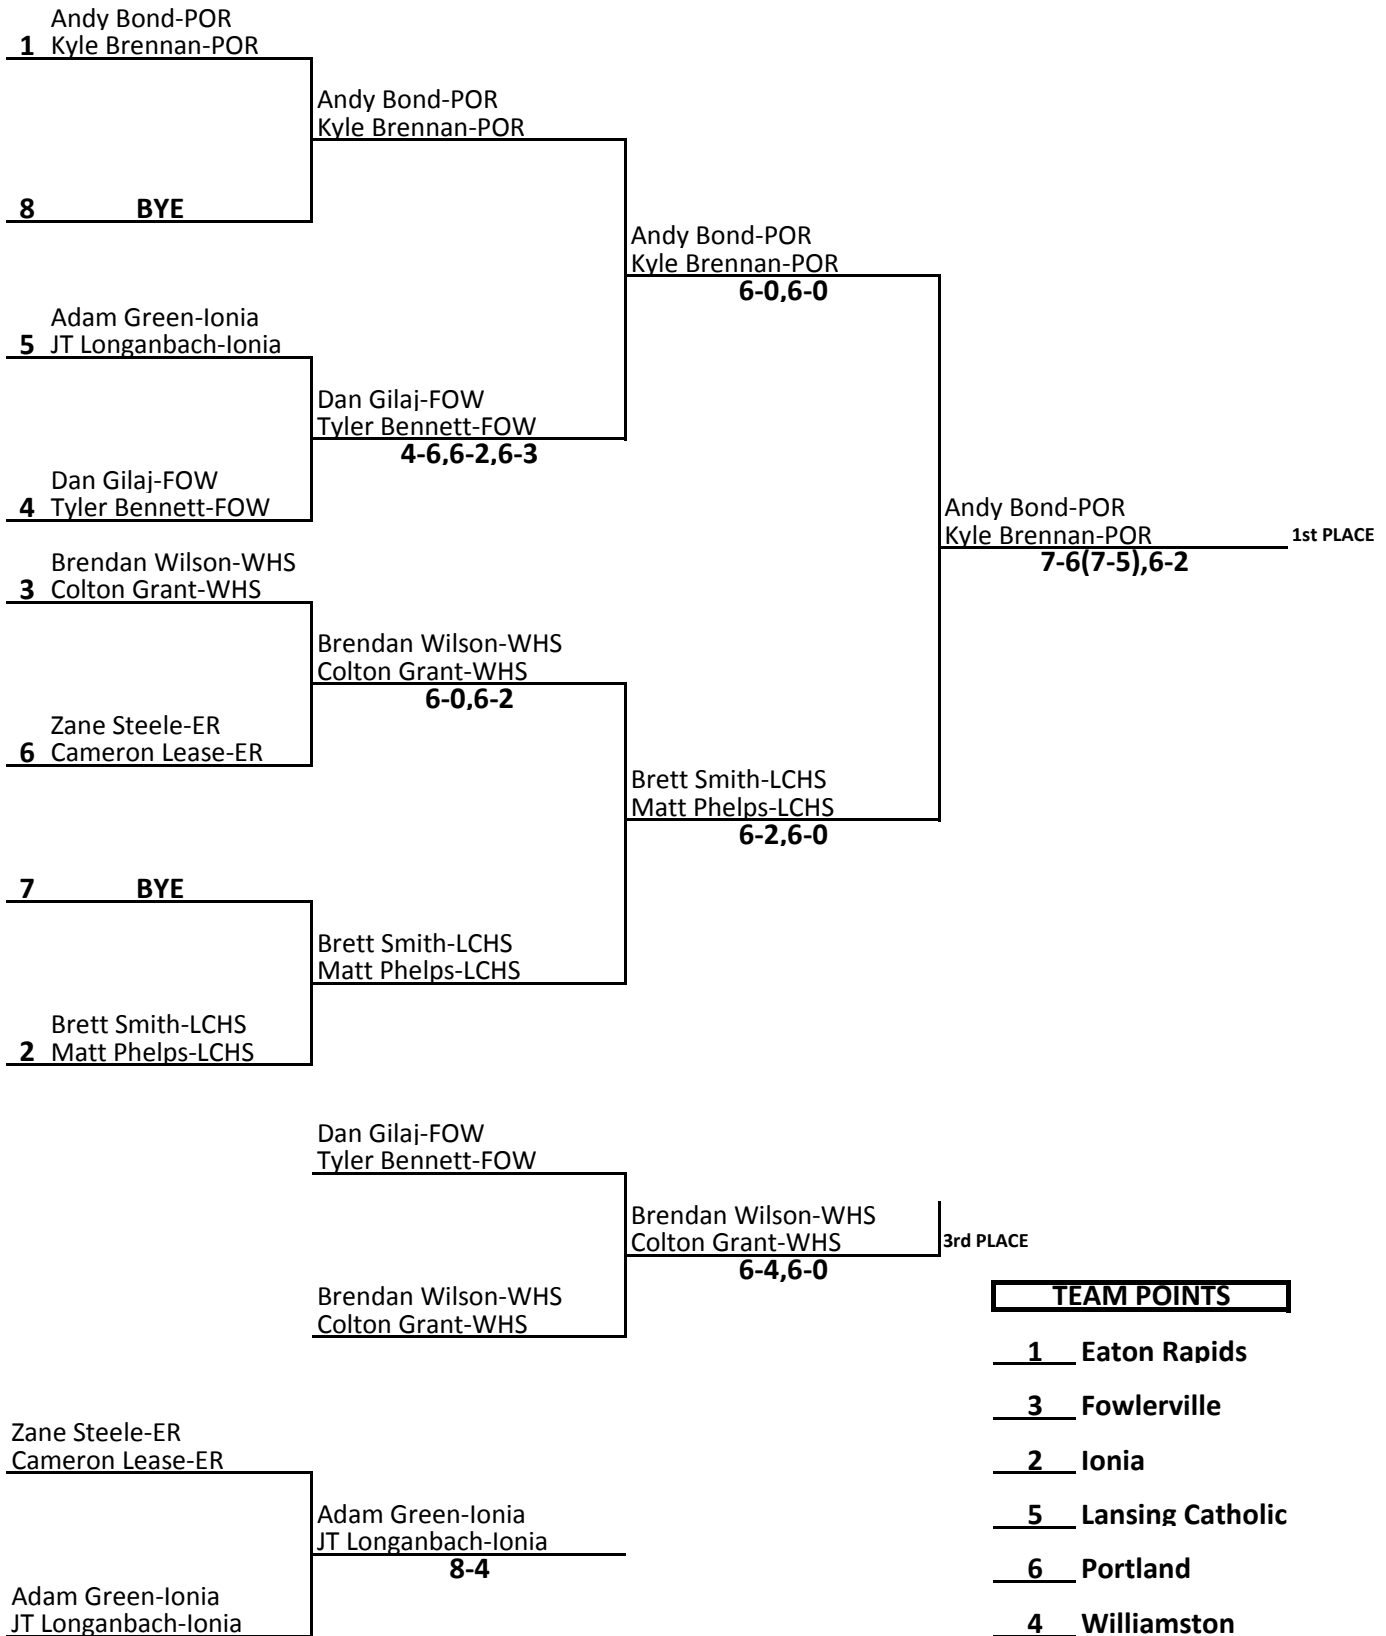

2nd SINGLES

TEAM POINTS

- 2 Eaton Rapids
- 5 Fowlerville
- 4 Ionia
- 6 Lansing Catholic
- 3 Portland
- 1 Williamston

2014 BOYS TENNIS C.A.A.C. WHITE FOWLerville HIGH SCHOOL

3rd SINGLES

2014 BOYS TENNIS C.A.A.C. WHITE FOWLerville HIGH SCHOOL

4th SINGLES

TEAM POINTS

- 3 Eaton Rapids
- 4 Fowlerville
- 2 Ionia
- 5 Lansing Catholic
- 6 Portland
- 1 Williamston

2014 BOYS TENNIS C.A.A.C. WHITE FOWLerville HIGH SCHOOL

1st DOUBLES

TEAM POINTS	
<u>3</u>	Eaton Rapids
<u>2</u>	Fowlerville
<u>1</u>	Ionia
<u>6</u>	Lansing Catholic
<u>5</u>	Portland
<u>4</u>	Williamston

2014 BOYS TENNIS C.A.A.C. WHITE FOWLerville HIGH SCHOOL

2nd DOUBLES

TEAM POINTS

- 2 Eaton Rapids
- 1 Fowlerville
- 3 Ionia
- 5 Lansing Catholic
- 6 Portland
- 4 Williamston

2014 BOYS TENNIS C.A.A.C. WHITE FOWLerville HIGH SCHOOL

3rd DOUBLES

TEAM POINTS

- 1 Eaton Rapids
- 3 Fowlerville
- 2 Ionia
- 4 Lansing Catholic
- 6 Portland
- 5 Williamston

2014 BOYS TENNIS C.A.A.C. WHITE

4th DOUBLES

FOWLerville HIGH SCHOOL

2014 BOYS TENNIS C.A.A.C. WHITE