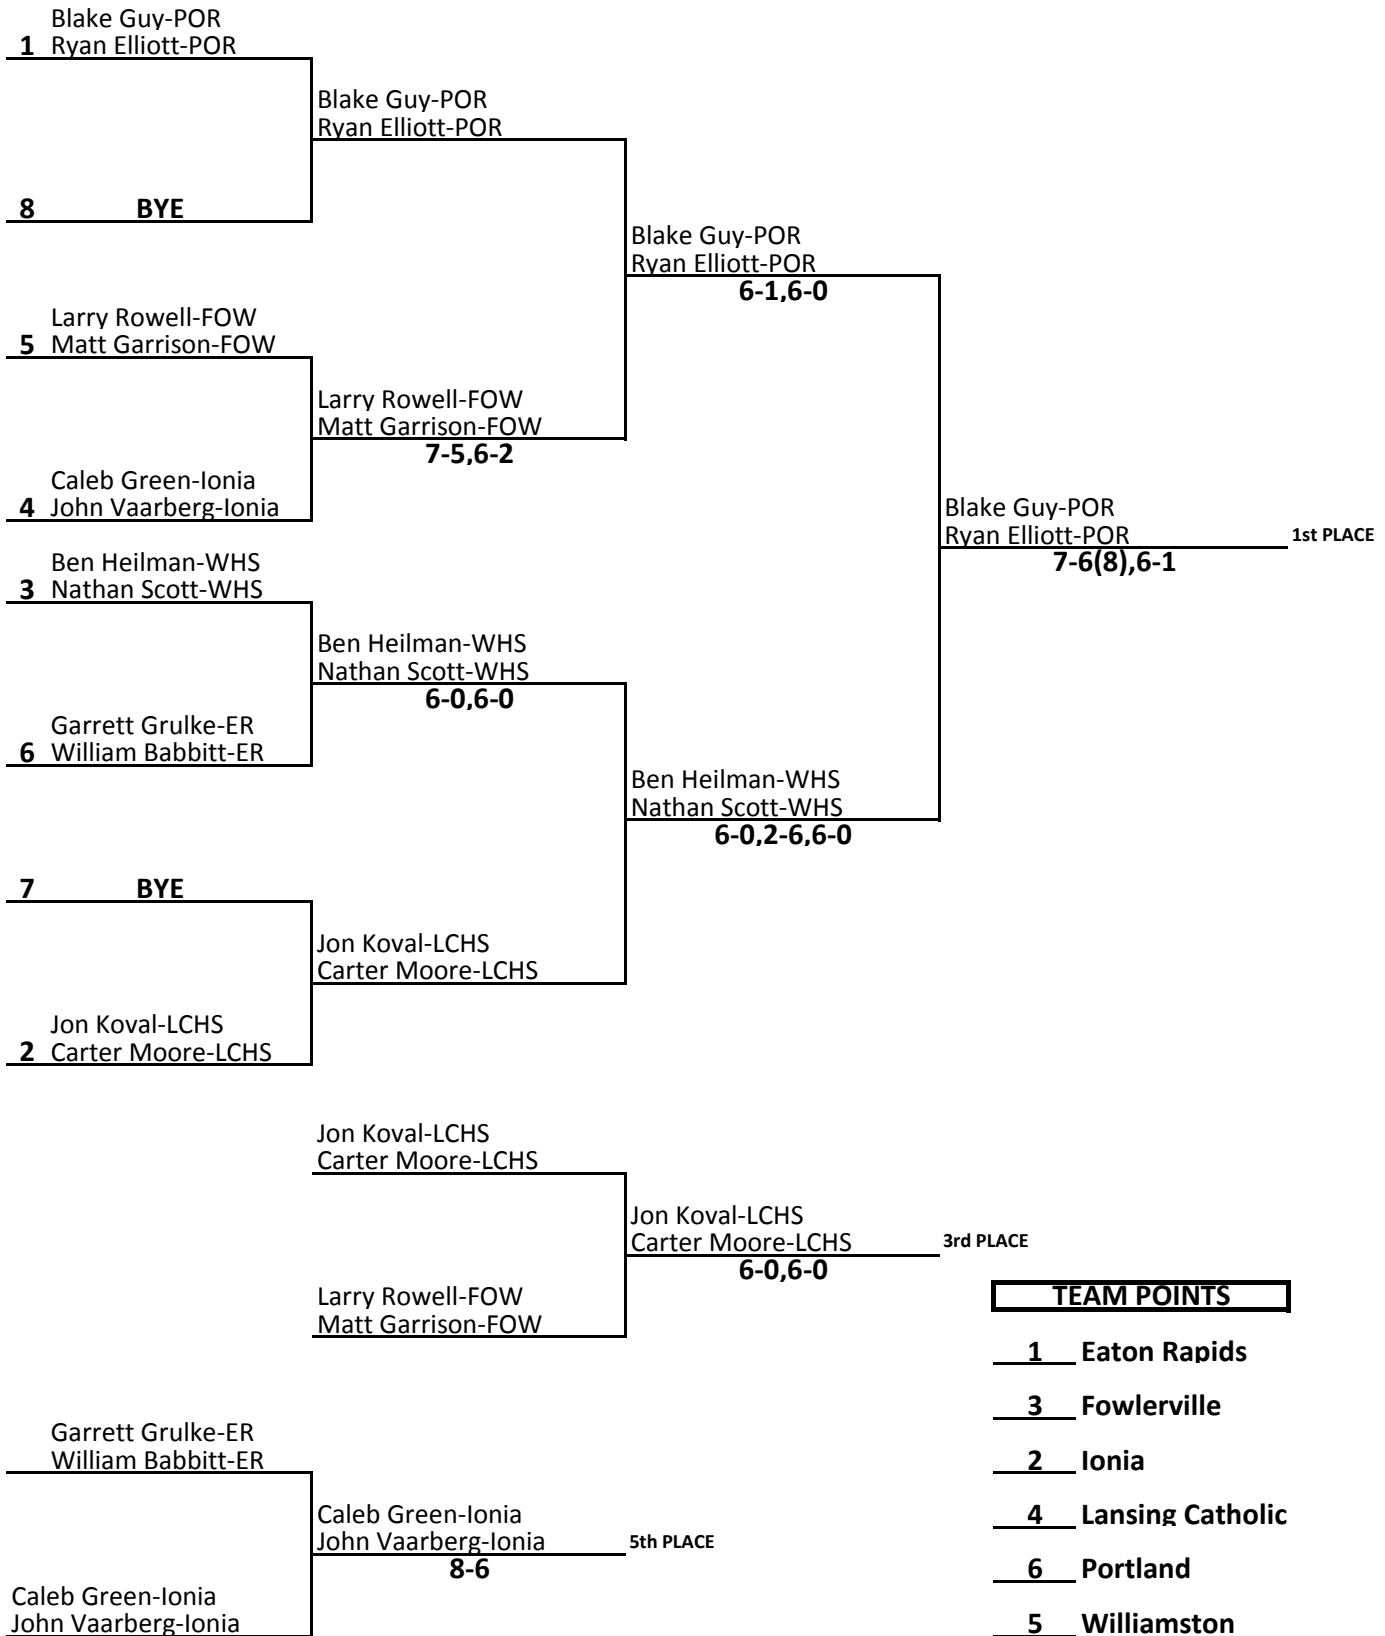

2014 BOYS TENNIS C.A.A.C. WHITE FOWLerville HIGH SCHOOL

2nd DOUBLES

TEAM POINTS

- 2 Eaton Rapids
- 1 Fowlerville
- 3 Ionia
- 5 Lansing Catholic
- 6 Portland
- 4 Williamston

2014 BOYS TENNIS C.A.A.C. WHITE FOWLerville HIGH SCHOOL

3rd DOUBLES

TEAM POINTS

- 1 Eaton Rapids
- 3 Fowlerville
- 2 Ionia
- 4 Lansing Catholic
- 6 Portland
- 5 Williamston

2014 BOYS TENNIS C.A.A.C. WHITE

4th DOUBLES

FOWLerville HIGH SCHOOL

2014 BOYS TENNIS C.A.A.C. WHITE