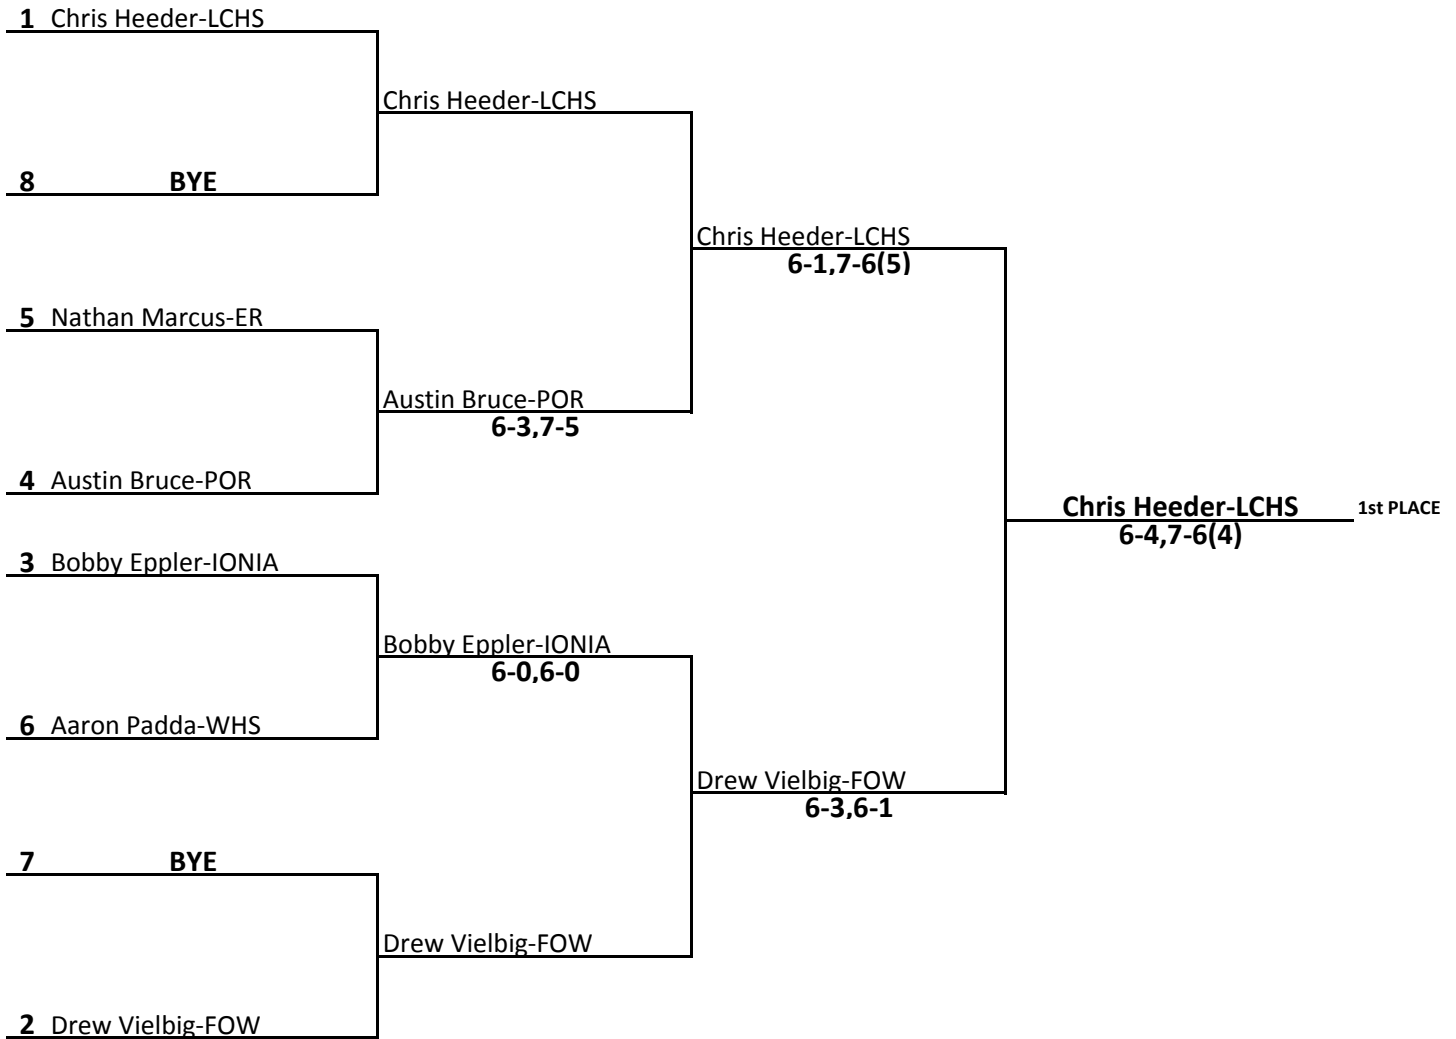

2014 BOYS TENNIS C.A.A.C. WHITE FOWLerville HIGH SCHOOL

2nd SINGLES