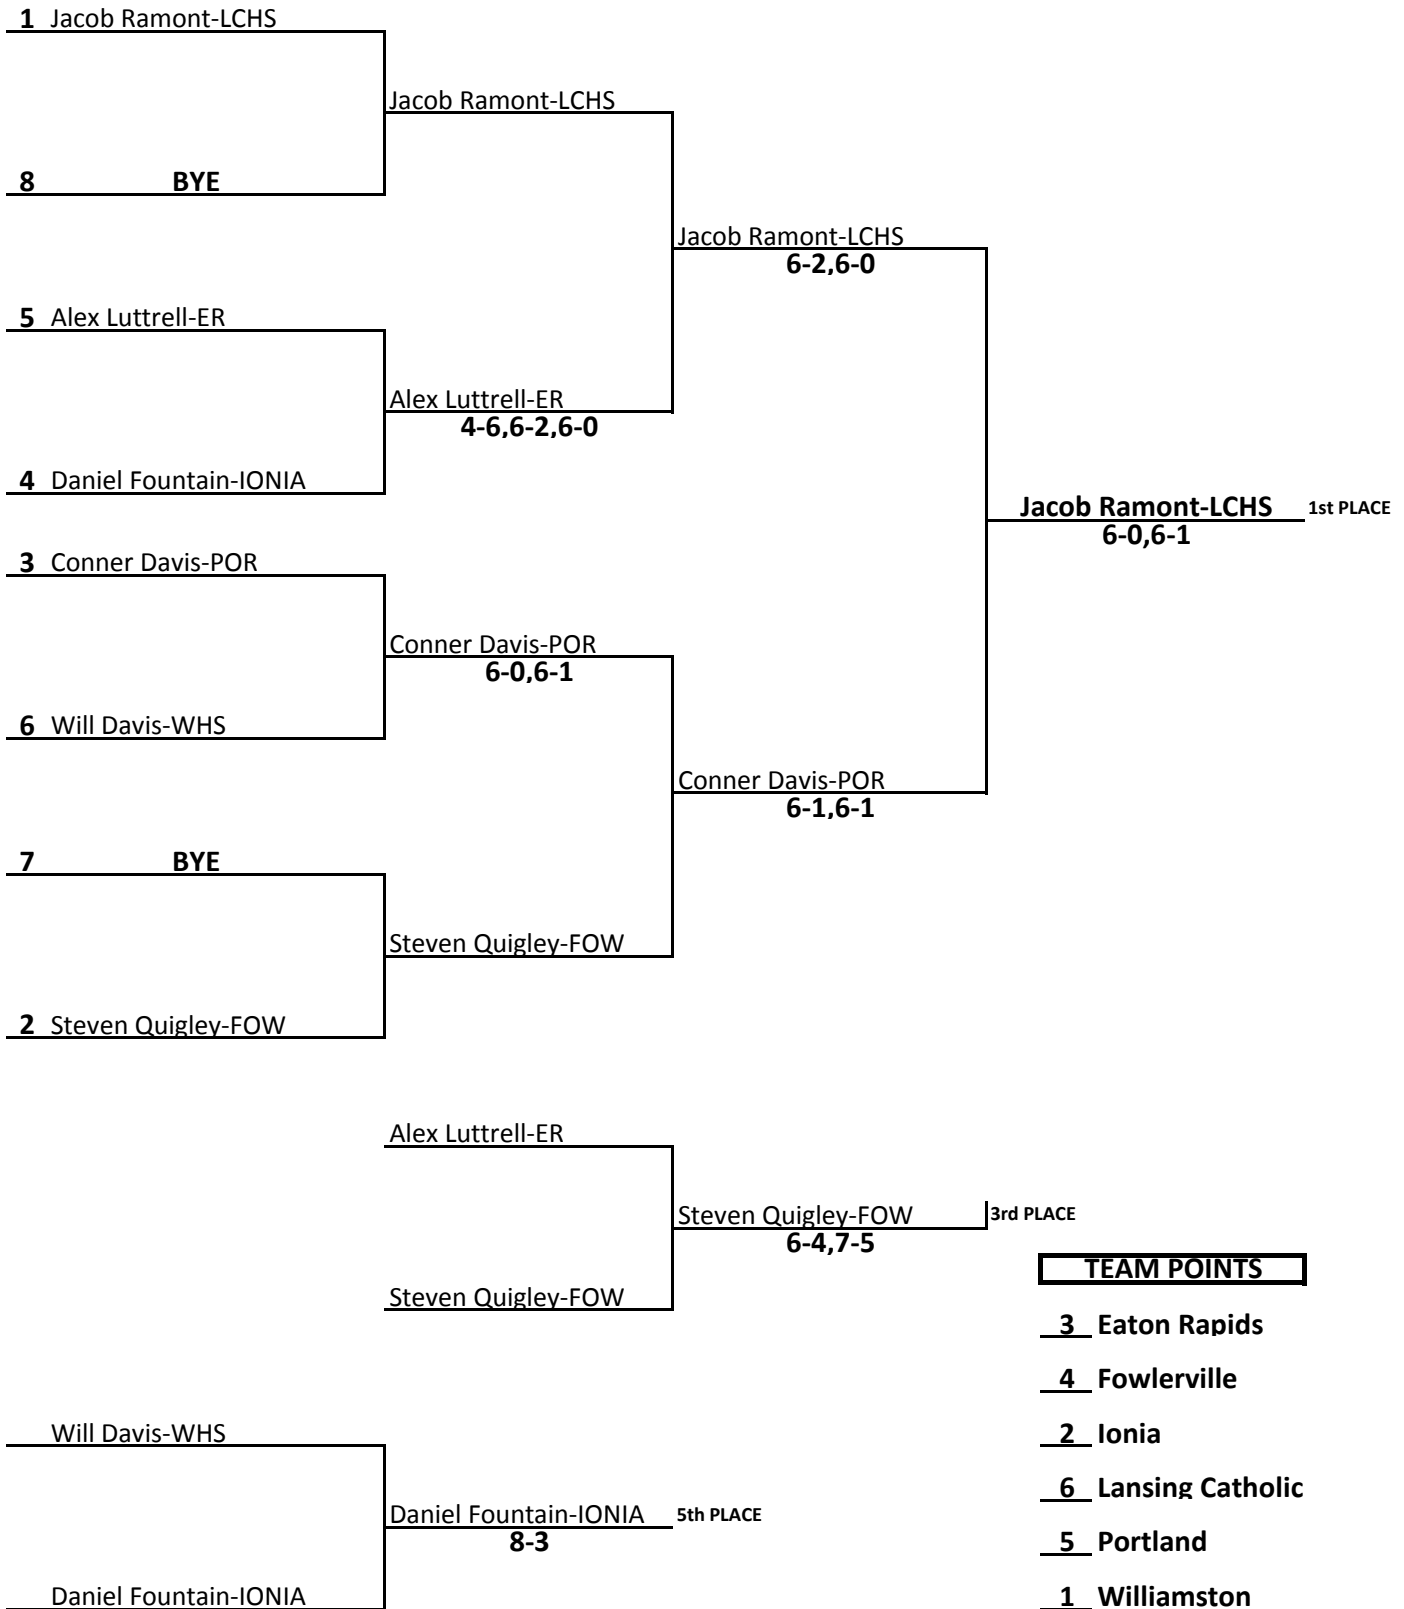

2nd SINGLES

TEAM POINTS

- 2 Eaton Rapids
- 5 Fowlerville
- 4 Ionia
- 6 Lansing Catholic
- 3 Portland
- 1 Williamston

2014 BOYS TENNIS C.A.A.C. WHITE FOWLerville HIGH SCHOOL

3rd SINGLES

2014 BOYS TENNIS C.A.A.C. WHITE FOWLerville HIGH SCHOOL