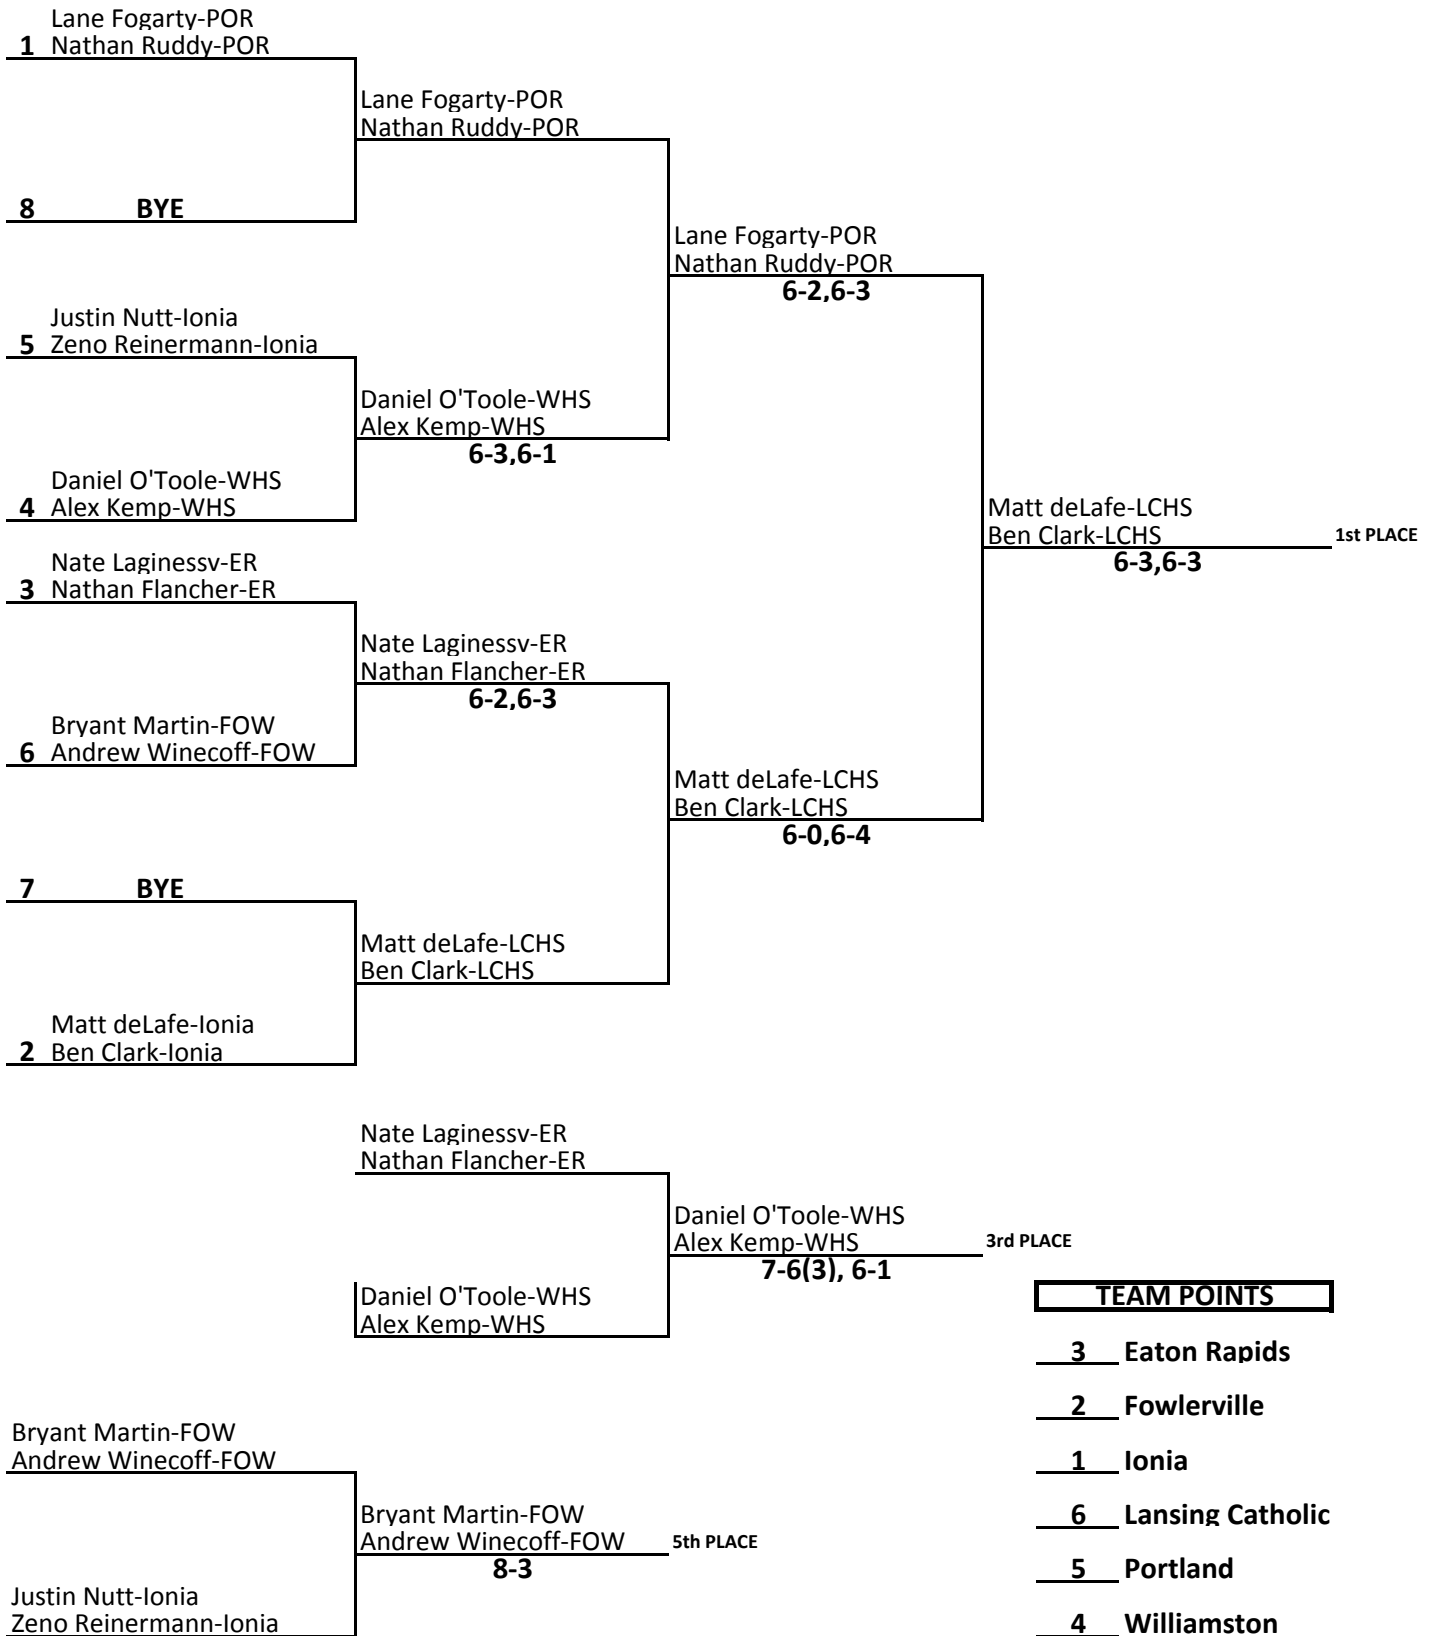

4th SINGLES

TEAM POINTS

- 3 Eaton Rapids
- 4 Fowlerville
- 2 Ionia
- 5 Lansing Catholic
- 6 Portland
- 1 Williamston

2014 BOYS TENNIS C.A.A.C. WHITE FOWLerville HIGH SCHOOL

1st DOUBLES

TEAM POINTS	
<u>3</u>	Eaton Rapids
<u>2</u>	Fowlerville
<u>1</u>	Ionia
<u>6</u>	Lansing Catholic
<u>5</u>	Portland
<u>4</u>	Williamston